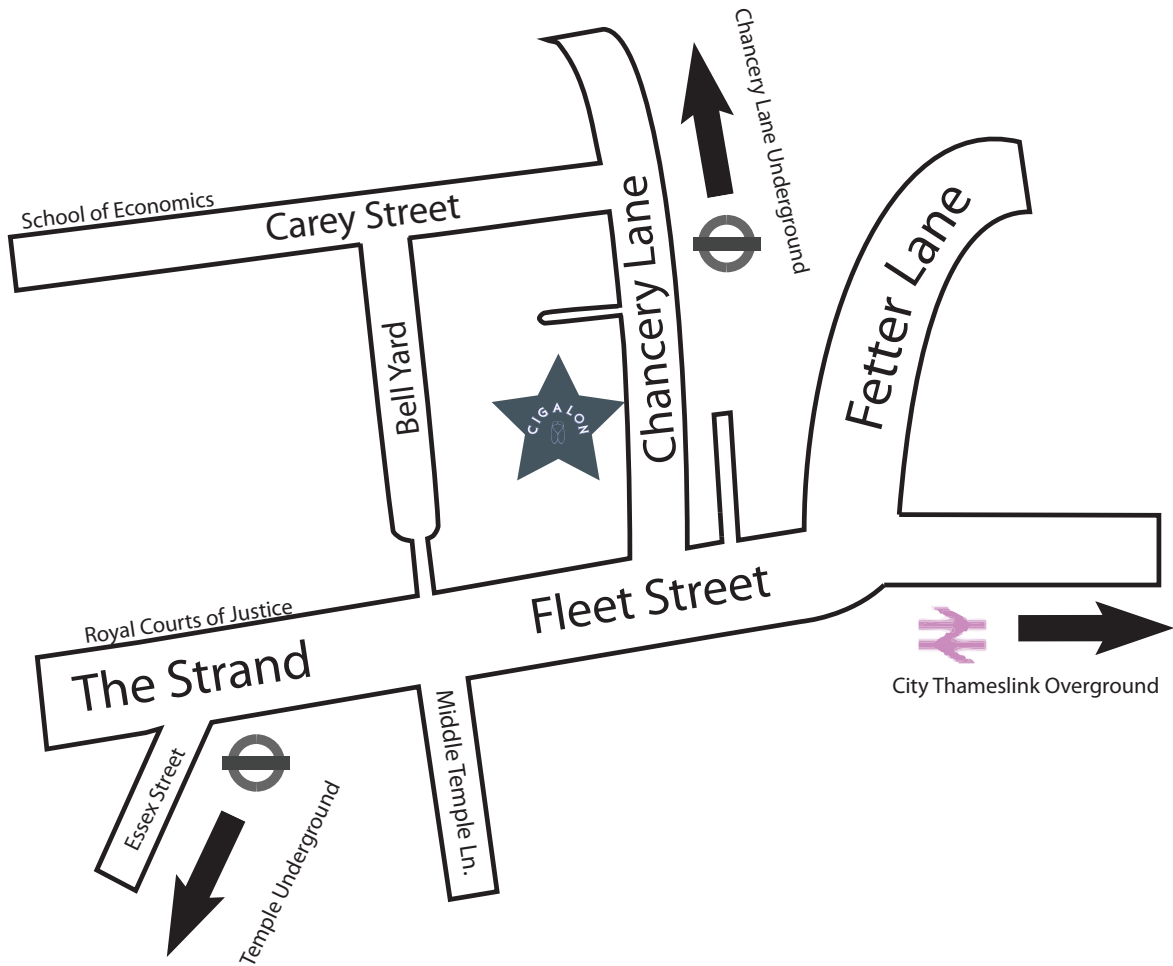

# Cigalon

---

---

115 Chancery Lane  
London  
WC2A 1PP

Opening Hours  
Monday to Friday  
12 noon to 2.15pm  
5.45pm – 10pm

Tel. 020 7242 8373  
E. [bookings@cigalon.co.uk](mailto:bookings@cigalon.co.uk)